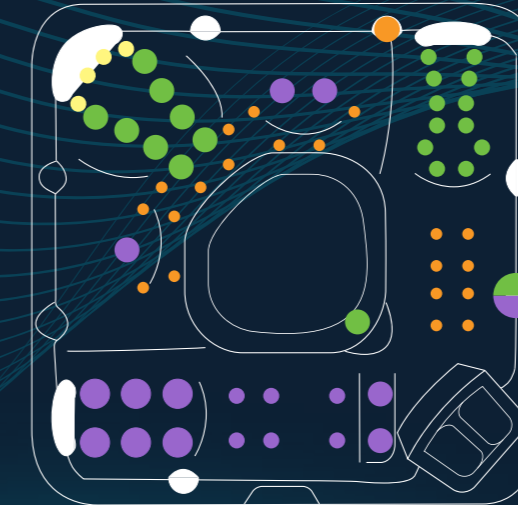

Cyclone Tempest

Seating Capacity 5 Adults
Dimensions (mm) 2000 x 2000 x 900
Total Jets 62 jets

- 7-Year Key Equipment Warranty
- 8 Layer Arctic Insulation - Reduces your energy costs
- 100 Year TuffFrame™ & TuffBase™ Structural Warranty
- 975 litres, 3HP continuous
- A Safer Spa Experience with Suctionless Technology
- 100% Filtration - Water cycled and cleaned every 10 minutes
- Premium Water Management - Ozone & Circulation pump included
- Flush Mounted Spa Jets - for the ultimate hydrotherapy experience
- Customisable colour selection for your Spa Jet, Filter Box, Headrest, Valves and Diverters
- Waterfalls
- Energy Efficient 3kW Heater
- Maintenance Free Tufflock Cabinet
- Lockable Hard Cover
- Mood LED Lighting package including Headrests, Filter Box, Waterfall, Air Controls and Front Floor Lighting

+ PLUS MODEL UPGRADE

For the ultimate relaxation upgrade the Cyclone Tempest to the Plus model which has an additional Massage Pump.

Therapy

AquaFlow BACK THERAPY 1x	AquaStream BACK THERAPY 1x	AquaHeal BACK THERAPY 1x	AquaSoothe BACK THERAPY 1x
AquaRepair BACK THERAPY 1x	AquaSport LEG THERAPY 1x	AquaKnead LEG THERAPY 1x	AquaFlex FOOT THERAPY 1x

Select Upgrade

AQUASOUND BLUETOOTH STEREO	AQUAGLOW BACKLIT JETS	ADDITIONAL MINI TOUCHPAD	ULTRAVIOLET SANITISATION (UV)