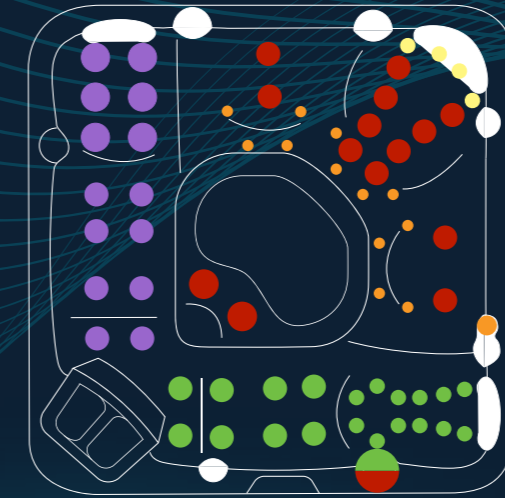

Cyclone Typhoon

Seating Capacity 5 Adults
Dimensions (mm) 2270 x 2270 x 900
Total Jets 64 jets

- 7-Year Key Equipment Warranty
- 8 Layer Arctic Insulation - Reduces your energy costs
- 100 Year TuffFrame™ & TuffBase™ Structural Warranty
- 975 litres, 3HP continuous
- A Safer Spa Experience with Suctionless Technology
- 100% Filtration - Water cycled and cleaned every 15 minutes
- Premium Water Management - Ozone & Circulation pump included
- Flush Mounted Spa Jets - for the ultimate hydrotherapy experience
- Customisable colour selection for your Spa Jet, Filter Box, Headrest, Valves and Diverters
- Waterfalls
- Energy Efficient 3kW Heater
- Maintenance Free Tufflock Cabinet
- Lockable Hard Cover
- Mood LED Lighting package including Headrests, Filter Box, Waterfall, Air Controls and Front Floor Lighting

Therapy

AquaFlow BACK THERAPY 1x	AquaStream BACK THERAPY 1x	AquaHeal BACK THERAPY 1x	AquaEye BACK THERAPY 1x
AquaRepair BACK THERAPY 1x	AquaKnead LEG THERAPY 2x	AquaFlex FOOT THERAPY 1x	

Select Upgrade

- **AQUASOUND BLUETOOTH STEREO**
- **AQUAGLOW BACKLIT JETS**
- **ADDITIONAL MINI TOUCHPAD**
- **ULTRAVIOLET SANITISATION (UV)**