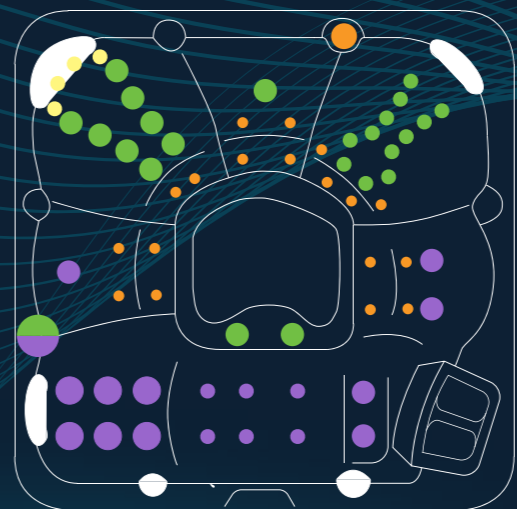

Cyclone Twister

Seating Capacity 6 Adults
Dimensions (mm) 2000 x 2000 x 900
Total Jets 62 jets

- 7-Year Key Equipment Warranty
- 8 Layer Arctic Insulation - Reduces your energy costs
- 100 Year TuffFrame™ & TuffBase™ Structural Warranty
- 975 litres, 3HP continuous
- A Safer Spa Experience with Suctionless Technology
- 100% Filtration - Water cycled and cleaned every 10 minutes
- Premium Water Management - Ozone & Circulation pump included
- Flush Mounted Spa Jets - for the ultimate hydrotherapy experience
- Customisable colour selection for your Spa Jet, Filter Box, Headrest, Valves and Diverters
- Waterfalls
- Energy Efficient 3kW Heater
- Maintenance Free Tufflock Cabinet
- Lockable Hard Cover
- Mood LED Lighting package including Headrests, Filter Box, Waterfall, Air Controls and Front Floor Lighting

+ PLUS MODEL UPGRADE
For the ultimate relaxation upgrade the Cyclone Twister to the Plus model which has an additional Massage Pump.

Therapy

AquaFlow BACK THERAPY 1x	AquaStream BACK THERAPY 1x	AquaHeal BACK THERAPY 1x	AquaEase BACK THERAPY 1x
AquaSoothe BACK THERAPY 2x	AquaKnead LEG THERAPY 1x	AquaFlex FOOT THERAPY 1x	

Select Upgrade

  AQUASOUND BLUETOOTH STEREO	 AQUAGLOW BACKLIT JETS	 ADDITIONAL MINI TOUCHPAD	 ULTRAVIOLET SANITISATION (UV)