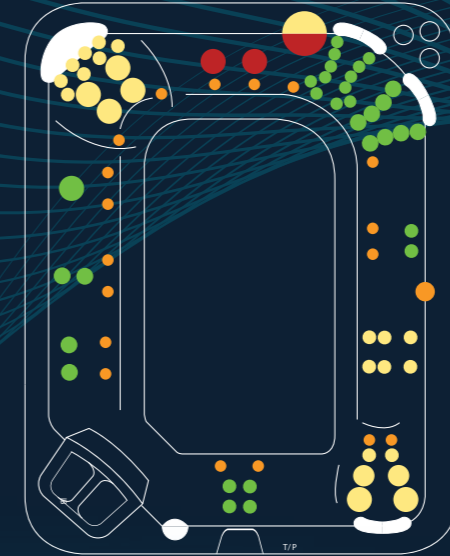

Cyclone Tornado

Seating Capacity 10 Adults
Dimensions (mm) 3000 x 2270 x 900
Total Jets 75 jets

- 7-Year Key Equipment Warranty
- 8 Layer Arctic Insulation - Reduces your energy costs
- 100 Year TuffFrame™ & TuffBase™ Structural Warranty
- 975 litres, 3HP continuous
- A Safer Spa Experience with Suctionless Technology
- 100% Filtration - Water cycled and cleaned every 20 minutes
- Premium Water Management - Ozone & Circulation pump included
- Flush Mounted Spa Jets - for the ultimate hydrotherapy experience
- Customisable colour selection for your Spa Jet, Filter Box, Headrest, Valves and Diverters
- Waterfalls
- Energy Efficient 3kW Heater
- Maintenance Free Tufflock Cabinet
- Lockable Hard Cover
- Mood LED Lighting package including Headrests, Filter Box, Waterfall, Air Controls and Front Floor Lighting

Therapy

AquaStream BACK THERAPY 1x	AquaHeal BACK THERAPY 1x	AquaTorrent BACK THERAPY 1x	AquaForce BACK THERAPY 1x	AquaSport LEG THERAPY 1x
AquaSoothe BACK THERAPY 1x	AquaEye BACK THERAPY 1x	AquaEase BACK THERAPY 3x	AquaBliss BACK THERAPY 1x	AquaHydro NECK/BACK THERAPY 1x