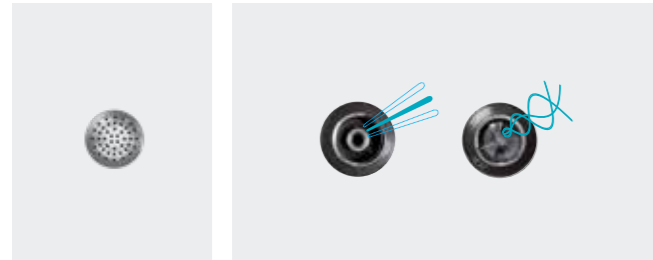

Precision focused spa jets

Each spa jet within a Cyclone Spa is highly engineered to provide the optimal hydrotherapy massage and is crafted using marine-grade stainless steel. The custom design of the jets ensures efficiency, longevity, and precision, which can be experienced throughout every spa and hydrotherapy experience.

AIR MASSAGE JETS

Air enters the spa through air massaging jets, creating a flow of soft bubbles. This provides a gentle massaging effect to help your joints and muscles relax.

MICRO HURRICANE JETS

Specially designed to provide a strong, targeted massage, with a small jet face directing water flow onto troublesome areas of the body, providing relief from aches and pains.