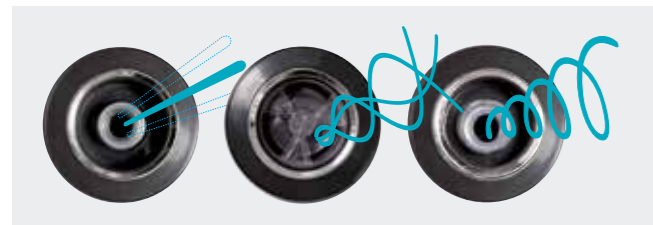

Precision focused spa jets

Each spa jet within a Cyclone Spa is highly engineered to provide the optimal hydrotherapy massage and is crafted using marine-grade stainless steel. The custom design of the jets ensures efficiency, longevity, and precision, which can be experienced throughout every spa and hydrotherapy experience.

AIR MASSAGE JETS

Air enters the spa through air massaging jets, creating a flow of soft bubbles. This provides a gentle massaging effect to help your joints and muscles relax.

MICRO HURRICANE JETS

Specially designed to provide a strong, targeted massage, with a small jet face directing water flow onto troublesome areas of the body, providing relief from aches and pains.

MINI AND MID HURRICANE JETS

Engineered for flexibility, precision, and a comprehensive massage to targeted areas of your body providing relief and relaxation.

LARGE HURRICANE JETS

Deliver a powerful all-over massage, the broad-spectrum jet heads are interchangeable and designed to provide optimal coverage to your back and limbs.