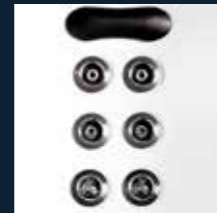

Cyclone Zephyr

Seating Capacity 3 Adults
Dimensions (mm) 2100 x 1600 x 900
Total Jets 40 jets

- 7-Year Key Equipment Warranty
- 8 Layer Arctic Insulation - Reduces your energy costs
- 100 Year TuffFrame™ & TuffBase™ Structural Warranty
- 975 litres, 3HP continuous
- A Safer Spa Experience with Suctionless Technology
- 100% Filtration - Water cycled and cleaned every 7 minutes
- Premium Water Management - Ozone & Circulation pump included
- Flush Mounted Spa Jets - for the ultimate hydrotherapy experience
- Customisable colour selection for your Spa Jet, Filter Box, Headrest, Valves and Diverters
- Waterfalls
- Energy Efficient 3kW Heater
- Maintenance Free Tufflock Cabinet
- Lockable Hard Cover
- Mood LED Lighting package including Headrests, Filter Box, Waterfall, Air Controls and Front Floor Lighting

Therapy

AquaFlow
BACK THERAPY

1x