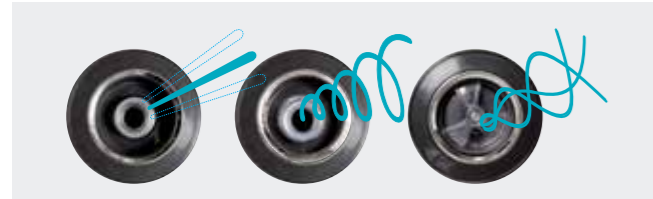

Precision focused spa jets

Each spa jet within a Cyclone Spa is highly engineered to provide the optimal hydrotherapy massage and is crafted using marine-grade stainless steel. The custom design of the jets ensures efficiency, longevity, and precision, which can be experienced throughout every spa and hydrotherapy experience.

AIR MASSAGE JETS

Air enters the spa through air massaging jets, creating a flow of soft bubbles. This provides a gentle massaging effect to help your joints and muscles relax.

MICRO HURRICANE JETS

Specially designed to provide a strong, targeted massage, with a small jet face directing water flow onto troublesome areas of the body, providing relief from aches and pains.