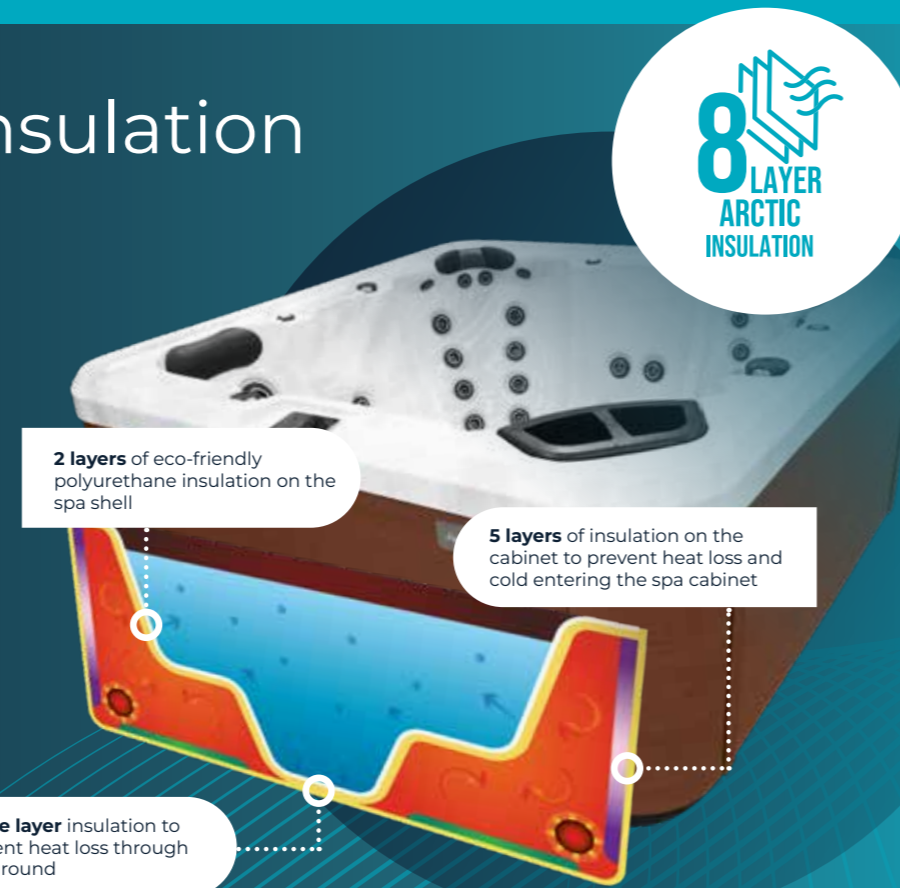

Tufflock Cabinet

STYLE, STRENGTH, AND ZERO MAINTENANCE

The Tufflock Cabinet system enhances the look of your spa while delivering exceptional durability and protection. Built to withstand the elements, the Tufflock Cabinet locks together seamlessly, offering a secure barrier to protect the inner workings of your spa.

Made from Eternawood, this maintenance-free material is both weather and UV-resistant, meaning it won't split or require staining. With Tufflock, you can enjoy your swim spa without the worry of ongoing upkeep.

World Class 8 Layer Arctic Insulation

8 LAYER ARCTIC INSULATION

The revolutionary Arctic Insulation comes standard on all Cyclone Spas spa models, providing the most energy-efficient spa solution. Arctic Insulation advanced technology comprises of 8 layers which work together to trap heat inside the spa, preventing energy loss and assist in reducing overall running costs.

THE 8 LAYER INSULATION SYSTEM INCLUDES

- 5 layers that surround the spa cabinet
- 1 layer on the base to prevent heat loss through the ground
- 2 layers of sprayed eco-friendly polyurethane foam locking in the spa's temperature

These layers work together to provide an energy-efficient solution that is unmatched in the Australian spa market, creating a genuinely ground-breaking eco-friendly spa system.