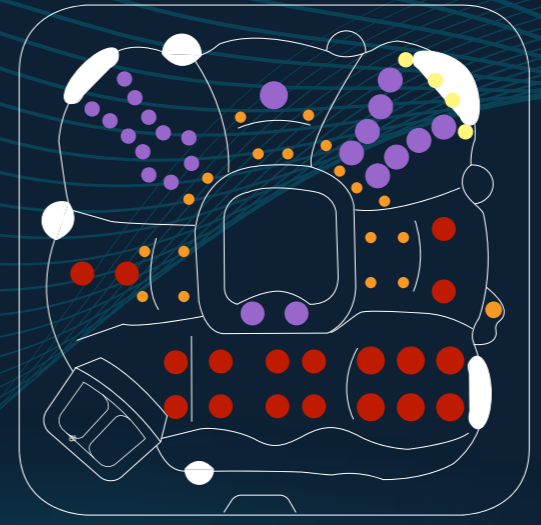

Cyclone Storm

Seating Capacity 6 Adults
Dimensions (mm) 2270 x 2270 x 900
Total Jets 63 jets

- 7-Year Key Equipment Warranty
- 8 Layer Arctic Insulation - Reduces your energy costs
- 100 Year TuffFrame™ & TuffBase™ Structural Warranty
- 975 litres, 3HP continuous
- A Safer Spa Experience with Suctionless Technology
- 100% Filtration - Water cycled and cleaned every 15 minutes
- Premium Water Management - Ozone & Circulation pump included
- Flush Mounted Spa Jets - for the ultimate hydrotherapy experience
- Customisable colour selection for your Spa Jet, Filter Box, Headrest, Valves and Diverters
- Waterfalls
- Energy Efficient 3kW Heater
- Maintenance Free Tufflock Cabinet
- Lockable Hard Cover
- Mood LED Lighting package including Headrests, Filter Box, Waterfall, Air Controls and Front Floor Lighting

Therapy

AquaFlow BACK THERAPY 1x	AquaStream BACK THERAPY 1x	AquaHeal BACK THERAPY 1x	AquaKnead LEG THERAPY 1x
AquaSoothe BACK THERAPY 1x	AquaEye BACK THERAPY 1x	AquaRepair BACK THERAPY 1x	AquaFlex FOOT THERAPY 1x