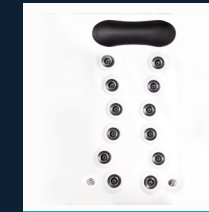

+ PLUS MODEL UPGRADE

For the ultimate relaxation upgrade the Cyclone Twister to the Plus model which has an additional Massage Pump.

Therapy

AquaFlow
BACK THERAPY

1x

AquaStream
BACK THERAPY

1x

AquaHeal
BACK THERAPY