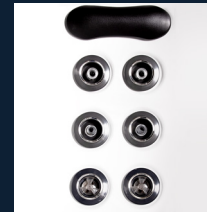

Cyclone Storm

Seating Capacity 6 Adults
Dimensions (mm) 2270 x 2270 x 900
Total Jets 63 jets

- 7-Year Key Equipment Warranty
- 8 Layer Arctic Insulation - Reduces your energy costs
- 100 Year TuffFrame™ & TuffBase™ Structural Warranty
- 975 litres per minute at 4.2HP peak rate and 3HP continuous
- A Safer Spa Experience with Suctionless Technology
- 100% Filtration - Water cycled and cleaned every 15 minutes
- Premium Water Management - Ozone & Circulation pump included
- Flush Mounted Spa Jets - for the ultimate hydrotherapy experience
- Customisable colour selection for your Spa Jet, Filter Box, Headrest, Valves and Diverters
- Waterfalls
- Energy Efficient 3kW Heater
- Maintenance Free EternaWood™ Thermal Cabinet
- Lockable Hard Cover
- Mood LED Lighting package including Headrests, Filter Box, Waterfall, Air Controls and Front Floor Lighting

Therapy

AquaFlow
BACK THERAPY

1x