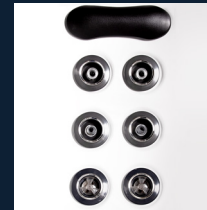

Cyclone Tempest

Seating Capacity 5 Adults
Dimensions (mm) 2000 x 2000 x 900
Total Jets 62 jets

- 🌀 7-Year Key Equipment Warranty
- 🌀 8 Layer Arctic Insulation - Reduces your energy costs
- 🌀 100 Year TuffFrame™ & TuffBase™ Structural Warranty
- 🌀 975 litres per minute at 4.2HP peak rate and 3HP continuous
- 🌀 A Safer Spa Experience with Suctionless Technology
- 🌀 100% Filtration - Water cycled and cleaned every 10 minutes
- 🌀 Premium Water Management - Ozone & Circulation pump included
- 🌀 Flush Mounted Spa Jets - for the ultimate hydrotherapy experience
- 🌀 Customisable colour selection for your Spa Jet, Filter Box, Headrest, Valves and Diverters
- 🌀 Waterfalls
- 🌀 Energy Efficient 3kW Heater
- 🌀 Maintenance Free EternaWood™ Thermal Cabinet
- 🌀 Lockable Hard Cover
- 🌀 Mood LED Lighting package including Headrests, Filter Box, Waterfall, Air Controls and Front Floor Lighting

+ PLUS MODEL UPGRADE

For the ultimate relaxation upgrade the Cyclone Tempest to the Plus model which has an additional Massage Pump.

Therapy

AquaFlow
BACK THERAPY

1x