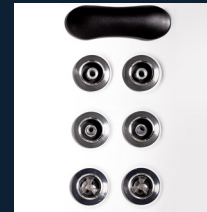

Cyclone Zephyr

Seating Capacity 3 Adults
Dimensions (mm) 2100 x 1600 x 900
Total Jets 40 jets

- 🌀 7-Year Key Equipment Warranty
- 🌀 8 Layer Arctic Insulation - Reduces your energy costs
- 🌀 100 Year TuffFrame™ & TuffBase™ Structural Warranty
- 🌀 975 litres per minute at 4.2HP peak rate and 3HP continuous
- 🌀 A Safer Spa Experience with Suctionless Technology
- 🌀 100% Filtration - Water cycled and cleaned every 7 minutes
- 🌀 Premium Water Management - Ozone & Circulation pump included
- 🌀 Flush Mounted Spa Jets - for the ultimate hydrotherapy experience
- 🌀 Customisable colour selection for your Spa Jet, Filter Box, Headrest, Valves and Diverters
- 🌀 Waterfalls
- 🌀 Energy Efficient 3kW Heater
- 🌀 Maintenance Free EternaWood™ Thermal Cabinet
- 🌀 Lockable Hard Cover
- 🌀 Mood LED Lighting package including Headrests, Filter Box, Waterfall, Air Controls and Front Floor Lighting

Therapy

AquaFlow
BACK THERAPY

1x