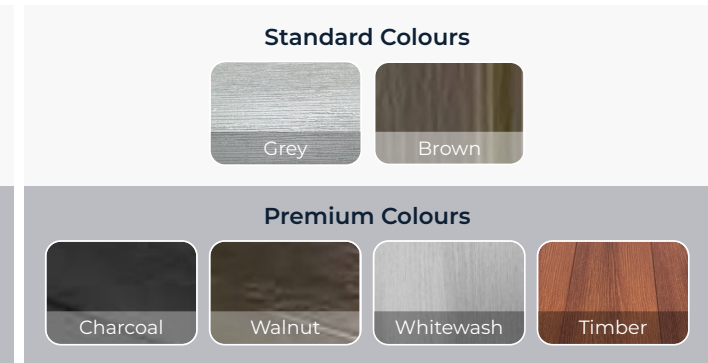

SHELL COLOURS

CABINET COLOURS

Select Upgrade

The Cyclone Spas range continues to prioritise delivering a personalised spa experience that caters to your unique relaxation needs and objectives. As a part of this commitment, the Select Upgrade is available to elevate and enhance your spa experience by offering a variety of premium features that take your relaxation to the next level.