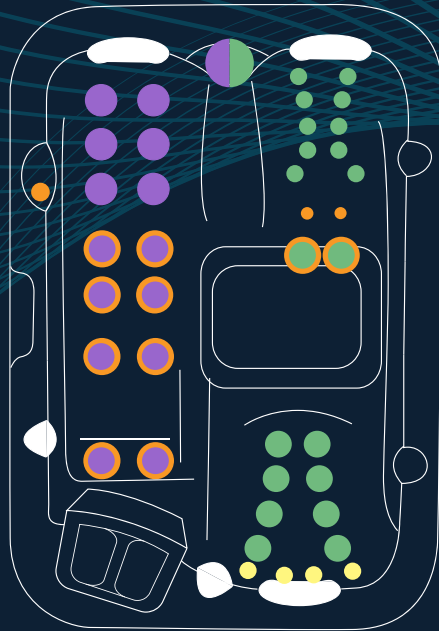

1x

AquaFlex
FOOT THERAPY

1x

Select Upgrade

AQUASOUND
BLUETOOTH
STEREO

AQUAGLOW
BACKLIT
JETS

ADDITIONAL
MINI
TOUCHPAD

ULTRAVIOLET
SANITISATION
(UV)