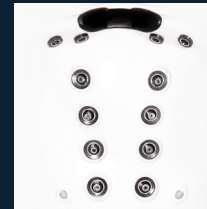

Cyclone Tornado

Seating Capacity 10 Adults
Dimensions (mm) 3000 x 2270 x 900
Total Jets 75 jets

- 7-Year Key Equipment Warranty
- 8 Layer Arctic Insulation - Reduces your energy costs
- 100 Year TuffFrame™ & TuffBase™ Structural Warranty
- 975 litres per minute at 4.2HP peak rate and 3HP continuous
- A Safer Spa Experience with Suctionless Technology
- 100% Filtration - Water cycled and cleaned every 20 minutes
- Premium Water Management - Ozone & Circulation pump included
- Flush Mounted Spa Jets - for the ultimate hydrotherapy experience
- Customisable colour selection for your Spa Jet, Filter Box, Headrest, Valves and Diverters
- Waterfalls
- Energy Efficient 3kW Heater
- Maintenance Free EternaWood™ Thermal Cabinet
- Lockable Hard Cover
- Mood LED Lighting package including Headrests, Filter Box, Waterfall, Air Controls and Front Floor Lighting

Therapy

AquaStream
BACK THERAPY

1x