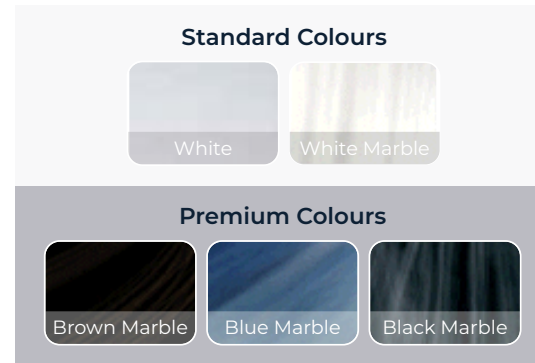

SHELL COLOURS

CABINET COLOURS

Select Upgrade

The Cyclone Spas range continues to prioritise delivering a personalised spa experience that caters to your unique relaxation needs and objectives. As a part of this commitment, the Select Upgrade is available to elevate and enhance your spa experience by offering a variety of premium features that take your relaxation to the next level.