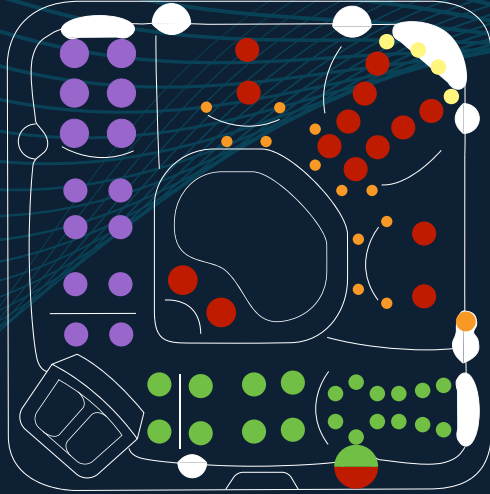

AQUASOUND
BLUETOOTH
STEREO

AQUAGLOW
BACKLIT
JETS

ADDITIONAL
MINI
TOUCHPAD

ULTRAVIOLET
SANITISATION
(UV)

Cyclone Monsoon

Seating Capacity 6 Adults
Dimensions (mm) 2270 x 2270 x 900
Total Jets 100 jets

- 7-Year Key Equipment Warranty
- 8 Layer Arctic Insulation - Reduces your energy costs
- 100 Year TuffFrame™ & TuffBase™ Structural Warranty
- 975 litres per minute at 4.2HP peak rate and 3HP continuous
- A Safer Spa Experience with Suctionless Technology
- 100% Filtration - Water cycled and cleaned every 15 minutes
- Premium Water Management - Ozone & Circulation pump included
- Flush Mounted Spa Jets - for the ultimate hydrotherapy experience
- Customisable colour selection for your Spa Jet, Filter Box, Headrest, Valves and Diverters
- Waterfalls
- Energy Efficient 3kW Heater
- Maintenance Free EternaWood™ Thermal Cabinet
- Lockable Hard Cover
- Mood LED Lighting package including Headrests, Filter Box, Waterfall, Air Controls and Front Floor Lighting