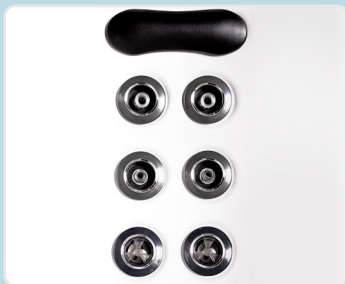

Experience hydrotherapy and its benefits

Hydrotherapy has been used for centuries to promote relaxation and wellness. With modern-day advancements in spa technology, which include strong massage jets, spas are now commonly used to relieve aches and pains and induce a relaxed state which some find beneficial to combat stress and sleeplessness.

The Cyclone Spas range provides the ultimate solution for your relaxation and hydrotherapy needs. Our 14 massaging therapies cater to a range of different focuses and functions, from broad-spectrum relaxation to targeted remedial treatment. You have the freedom to choose from a mix of therapies that are tailored to your individual needs, ensuring a personalised and unforgettable spa experience.

AQUAFLOW BACK THERAPY

Experience inner peace and relaxation with the AquaFlow Back Therapy. With up to 6 large Hurricane Jets, this therapy delivers complete back coverage and effectively melts away stress and tension, leaving you feeling rejuvenated in no time.