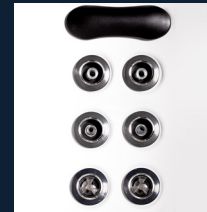

+ PLUS MODEL UPGRADE

For the ultimate relaxation upgrade the Cyclone Twister to the Plus model which has an additional Massage Pump.

Therapy

AquaFlow
BACK THERAPY

1x

AquaStream
BACK THERAPY

1x

AquaHeal
BACK THERAPY