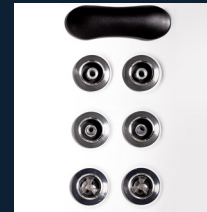

Cyclone Typhoon

Seating Capacity 5 Adults
Dimensions (mm) 2270 x 2270 x 900
Total Jets 64 jets

- 7-Year Key Equipment Warranty
- 8 Layer Arctic Insulation - Reduces your energy costs
- 100 Year TuffFrame™ & TuffBase™ Structural Warranty
- 975 litres per minute at 4.2HP peak rate and 3HP continuous
- A Safer Spa Experience with Suctionless Technology
- 100% Filtration - Water cycled and cleaned every 15 minutes
- Premium Water Management - Ozone & Circulation pump included
- Flush Mounted Spa Jets - for the ultimate hydrotherapy experience
- Customisable colour selection for your Spa Jet, Filter Box, Headrest, Valves and Diverters
- Waterfalls
- Energy Efficient 3kW Heater
- Maintenance Free EternaWood™ Thermal Cabinet
- Lockable Hard Cover
- Mood LED Lighting package including Headrests, Filter Box, Waterfall, Air Controls and Front Floor Lighting

Therapy

AquaFlow
BACK THERAPY

1x