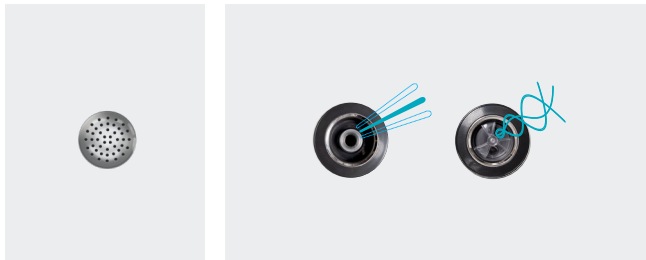

Precision focused spa jets

Each spa jet within a Cyclone Spa is highly engineered to provide the optimal hydrotherapy massage and is crafted using marine-grade stainless steel. The custom design of the jets ensures efficiency, longevity, and precision, which can be experienced throughout every spa and hydrotherapy experience.

AIR MASSAGE JETS

Air enters the spa through air massaging jets, creating a flow of soft bubbles. This provides a gentle massaging effect to help your joints and muscles relax.

MICRO HURRICANE JETS

Specially designed to provide a strong, targeted massage, with a small jet face directing water flow onto troublesome areas of the body, providing relief from aches and pains.