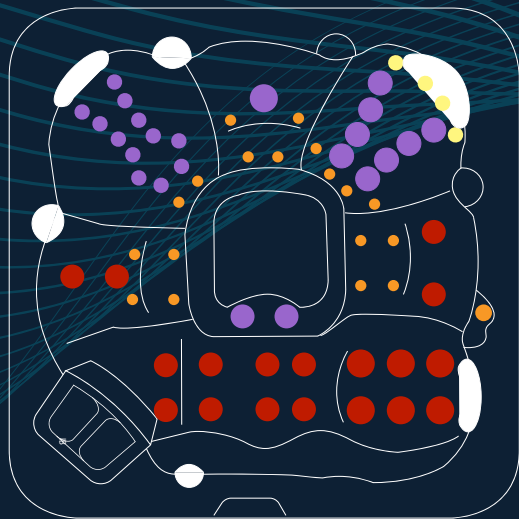

1x

Select Upgrade

AQUASOUND
BLUETOOTH
STEREO

AQUAGLOW
BACKLIT
JETS

ADDITIONAL
MINI
TOUCHPAD

ULTRAVIOLET
SANITISATION
(UV)

Cyclone Tornado

Seating Capacity 10 Adults
Dimensions (mm) 3000 x 2270 x 900
Total Jets 75 jets