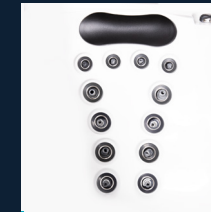

AquaStream
BACK THERAPY

1x