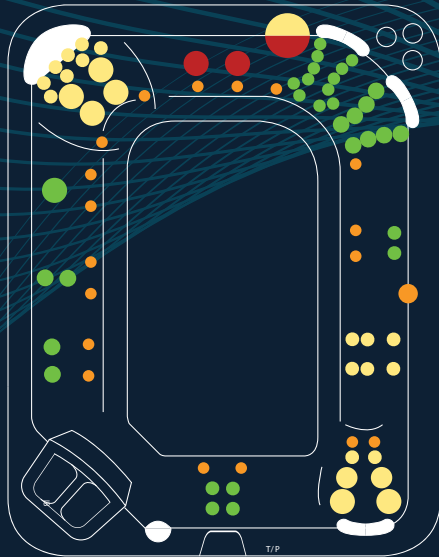

AquaSport
LEG THERAPY

1x

AquaHydro
NECK/BACK THERAPY

1x