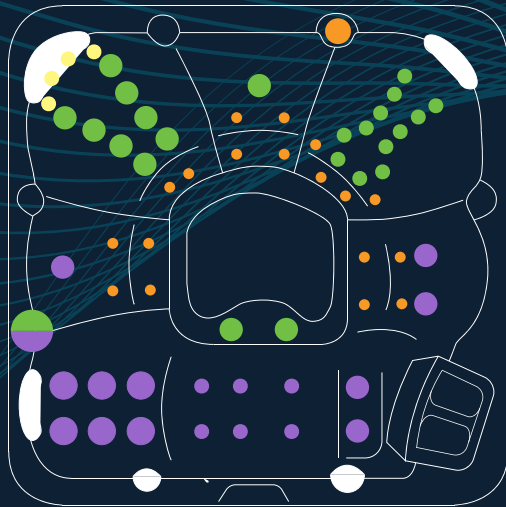

1x

Select Upgrade

**AQUASOUND
BLUETOOTH
STEREO**

**AQUAGLOW
BACKLIT
JETS**

**ADDITIONAL
MINI
TOUCHPAD**

**ULTRAVIOLET
SANITISATION
(UV)**

Cyclone Whirlwind

Seating Capacity 6 Adults
Dimensions (mm) 2100 x 2100 x 900
Total Jets 44 jets