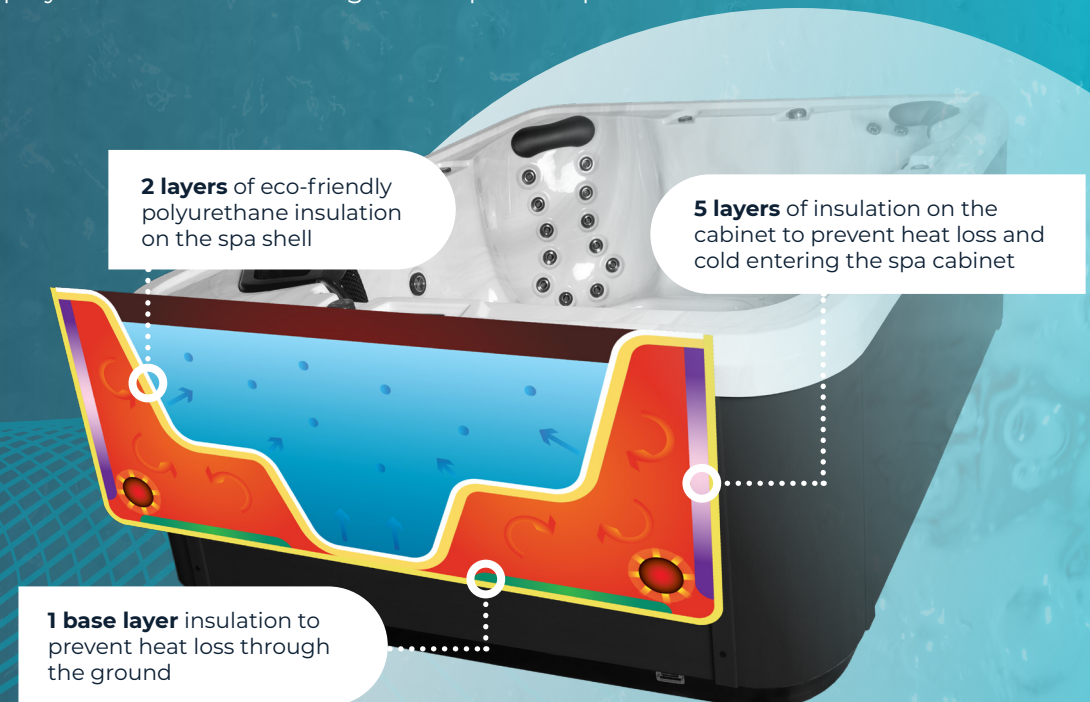

THE 8 LAYER INSULATION SYSTEM INCLUDES

- 5 layers that surround the spa cabinet
- 1 layer on the base to prevent heat loss through the ground
- 2 layers of sprayed eco-friendly polyurethane foam locking in the spa's temperature

These layers work together to provide an energy-efficient solution that is unmatched in the Australian spa market, creating a genuinely ground-breaking eco-friendly spa system.