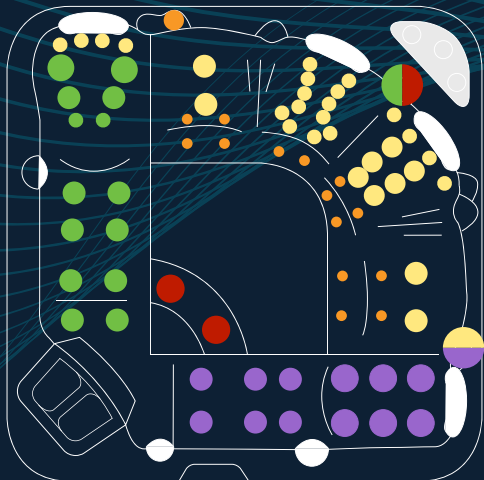

Cyclone Storm

Seating Capacity 6 Adults
Dimensions (mm) 2270 x 2270 x 900
Total Jets 63 jets

- 7-Year Key Equipment Warranty
- 8 Layer Arctic Insulation - Reduces your energy costs
- 100 Year TuffFrame™ & TuffBase™ Structural Warranty
- 975 litres per minute at 4.2HP peak rate and 3HP continuous
- A Safer Spa Experience with Suctionless Technology
- 100% Filtration - Water cycled and cleaned every 15 minutes
- Premium Water Management - Ozone & Circulation pump included
- Flush Mounted Spa Jets - for the ultimate hydrotherapy experience
- Customisable colour selection for your Spa Jet, Filter Box, Headrest, Valves and Diverters
- Waterfalls
- Energy Efficient 3kW Heater
- Maintenance Free EternaWood™ Thermal Cabinet
- Lockable Hard Cover
- Mood LED Lighting package including Headrests, Filter Box, Waterfall, Air Controls and Front Floor Lighting