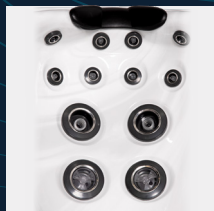

AquaHydro
NECK/BACK THERAPY

1x