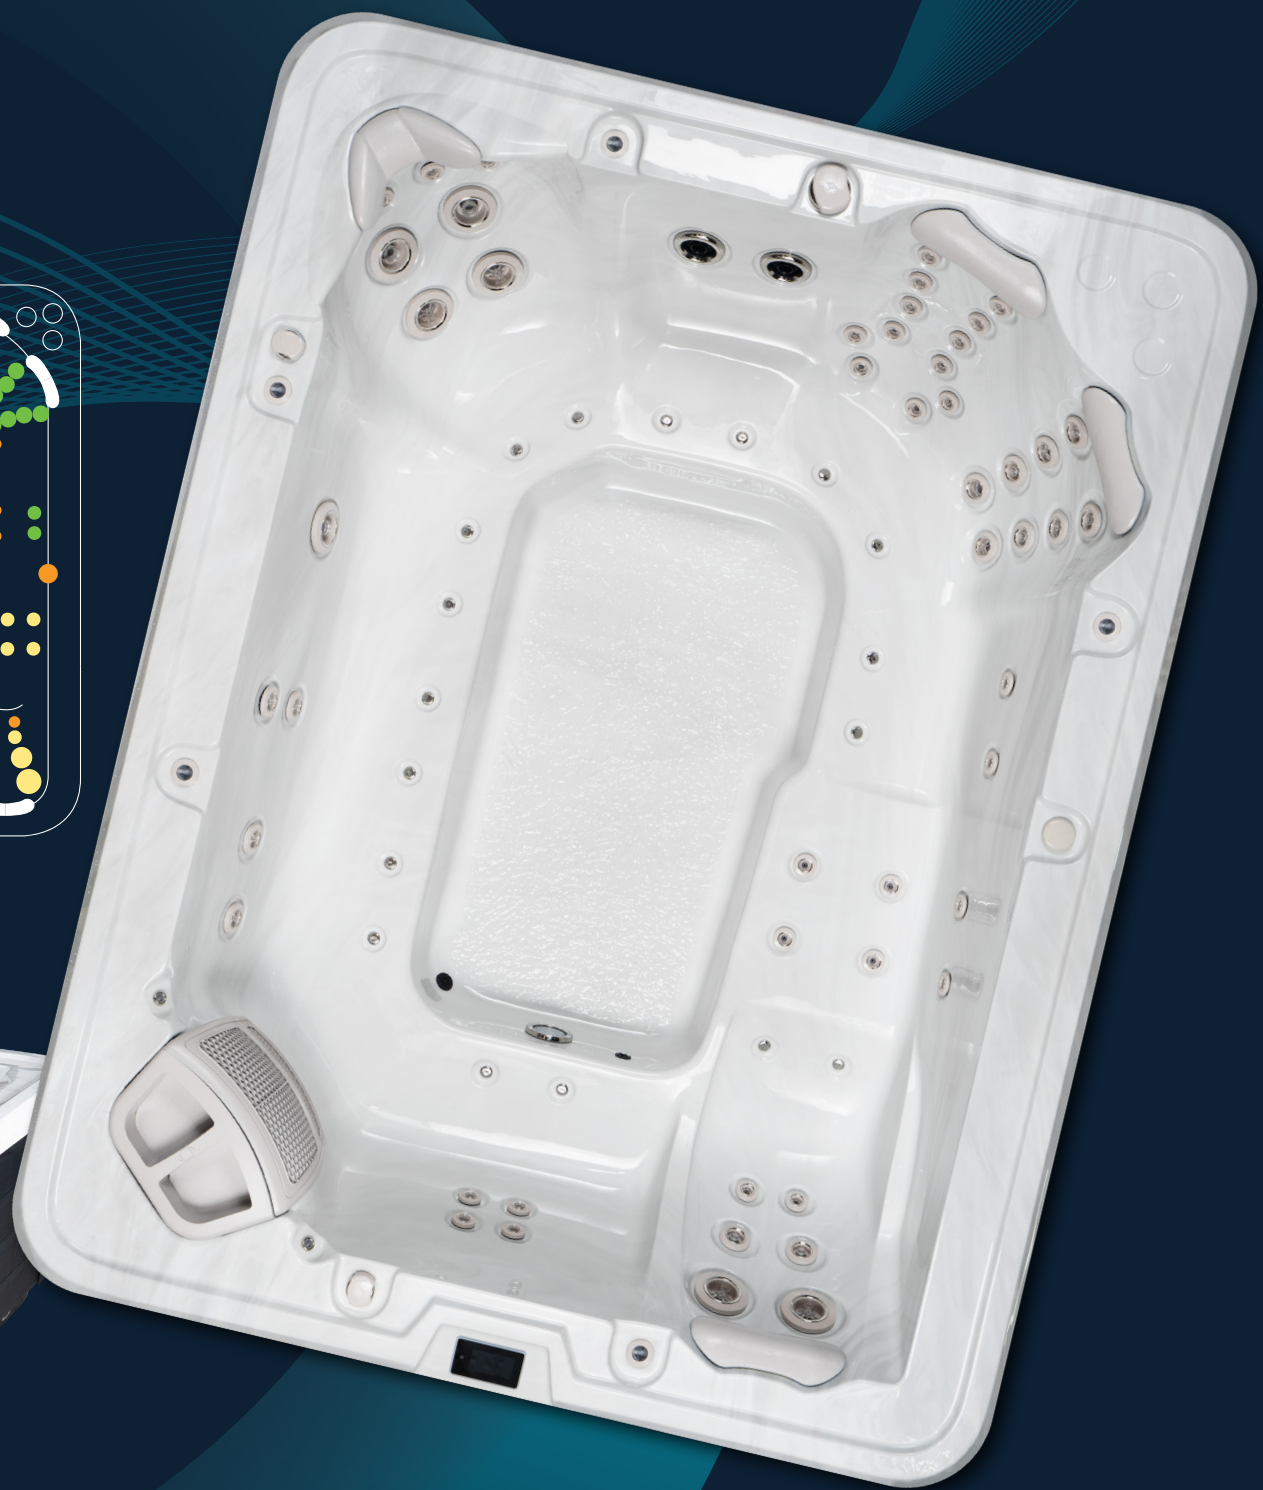

AquaSport
LEG THERAPY

1x

AquaHydro
NECK/BACK THERAPY

1x